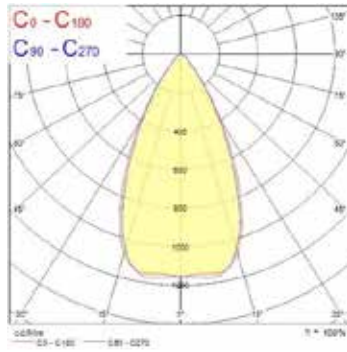

Sylveo LED - Small

Sylveo LED 3000LM WIDE 4K
0049101

Max. Luminaires per 16A C Breaker	13
Max. Luminaires per 20A C Breaker	16
Max. Luminaires per 10A B Breaker	5
Max. Luminaires per 13A B Breaker	6
Max. Luminaires per 16A B Breaker	8
Max. Luminaires per 20A B Breaker	10
Mains surge immunity (differential mode - > L-N) (kV)	4
Mains surge immunity (common mode -> L/N - GND) (kV)	6

Lifetime data

Lifespan L70 B50	50000
Lifespan L80 B50	40000

Physical data

Vertical Tilt (°)	180
Horizontal rotation (°)	180
Housing colour	RAL 9006 - Aluminium
IP rating	IP66
IK rating	IK08
Diffuser finish	Transparent
Diffuser material	Glass
Nominal Product Length (mm)	205
Nominal Product Width (mm)	59
Nominal Product Height (mm)	219
Weight (kg)	1.837
Wind Area (m²)	0.038

Packaging

Single packaging type	Carton
Product EAN number	5410288491011
Packaging single length / height (cm)	29.7
Packaging single width (cm)	23.4
Packaging single depth (cm)	7.8
DUN14 (outer)	15410288491018
Units per outer package	6
Packaging outer length / height (cm)	48.4
Packaging outer width (cm)	31.9
Packaging outer depth (cm)	26.0

Safety data

Optimal operating condition (°C)	-40-45

PHOTOMETRY

Sylveo LED - Small
Sylveo LED 3000LM WIDE 4K
0049101

TECHNICAL DRAWINGS