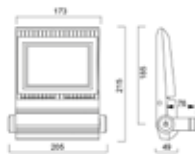

TECHNICAL DRAWINGS