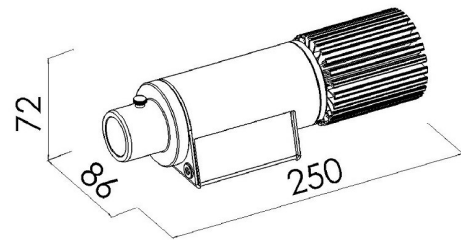

IP 20

1.1 kg

FL 1010 F-1

 **CE** **RoHS**

Light port	$\varnothing 9/\varnothing 28$ mm
Fibre type	PMMA or glass
Material	Aluminium, plastic and other
Total power consumption	28W
LED power consumption (typ)	21W
LED lifetime expected	-
Driver lifetime, expected	>50.000h (@Ta=3% failure level)
Supply voltage (mains)	220-240V 50/60Hz
Dimmer systems applicable	Remote control
Thermal protection	NTC feedback
Cooling system	Convection
Ambient temperature	-20°C to 40°C
Applied LED	Nichia
CCT (nominal)	N/A
CRI _s (Ra) typical value	N/A