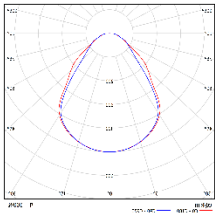

MPRZ

Available accessories:

Product: Recessed MTG FRAME S626x626 RAL9003/
Recessed MTG FRAME S326x1226 RAL9003
Description: Frame for LED luminaire 595x595mm
installation into plasterboard ceiling (1pcs), white steel/
Frame for LED luminaire 1195x295mm installation into
plasterboard ceiling (1pcs), white steel

Product: Surface MTG BOX S606x606x70 Levanto
PLN/UGR LED v2 RAL9003/Surface MTG BOX
S1206x306x70 Levanto PLN/UGR LED v2/Calima R LED
RAL9003

Description: Surface mounting box for LED panel
595x595mm (1pcs), white steel/ Surface mounting box for
LED panel 1206x306mm (1pcs), white steel
*note - surface mounting box is compatible with EM3 option

Product: Decorative COVER 595x595/D500 Levanto
PLN/UGR LED RAL9003
Description: Decorative cover with 500mm round opening
for LED panel 595x595mm (1pcs), white steel

Product: Suspension MTG kit Levanto UGR/PLN G series
Description: Suspension kit for LED panel

Product: Decorative REFLECTOR 595x595 Levanto
PLN/UGR LED RAL9003
Description: Decorative reflector for LED panel
595x595mm (1pcs), white steel

Product: Surface MTG kit Levanto UGR/PLN G2 series
S600x600 RAL9016
Description: Surface mounting kit for recessed LED
luminaires 600x600mm (1pcs), white extruded aluminium

Product: Surface MTG kit Levanto UGR/PLN G2 series
S300x1200 RAL9016
Description: Surface mounting kit for recessed LED
luminaires 300x1200mm (1pcs), white extruded aluminium

Product: Recessed MTG kit LEVANTO PLN G series
Description: Recessed MTG kit

Product: Decorative BORDER 595x595 Levanto
PLN/UGR LED RAL9003
Description: Decorative perforated reflector for LED panel
595x595mm (1pcs), white steel