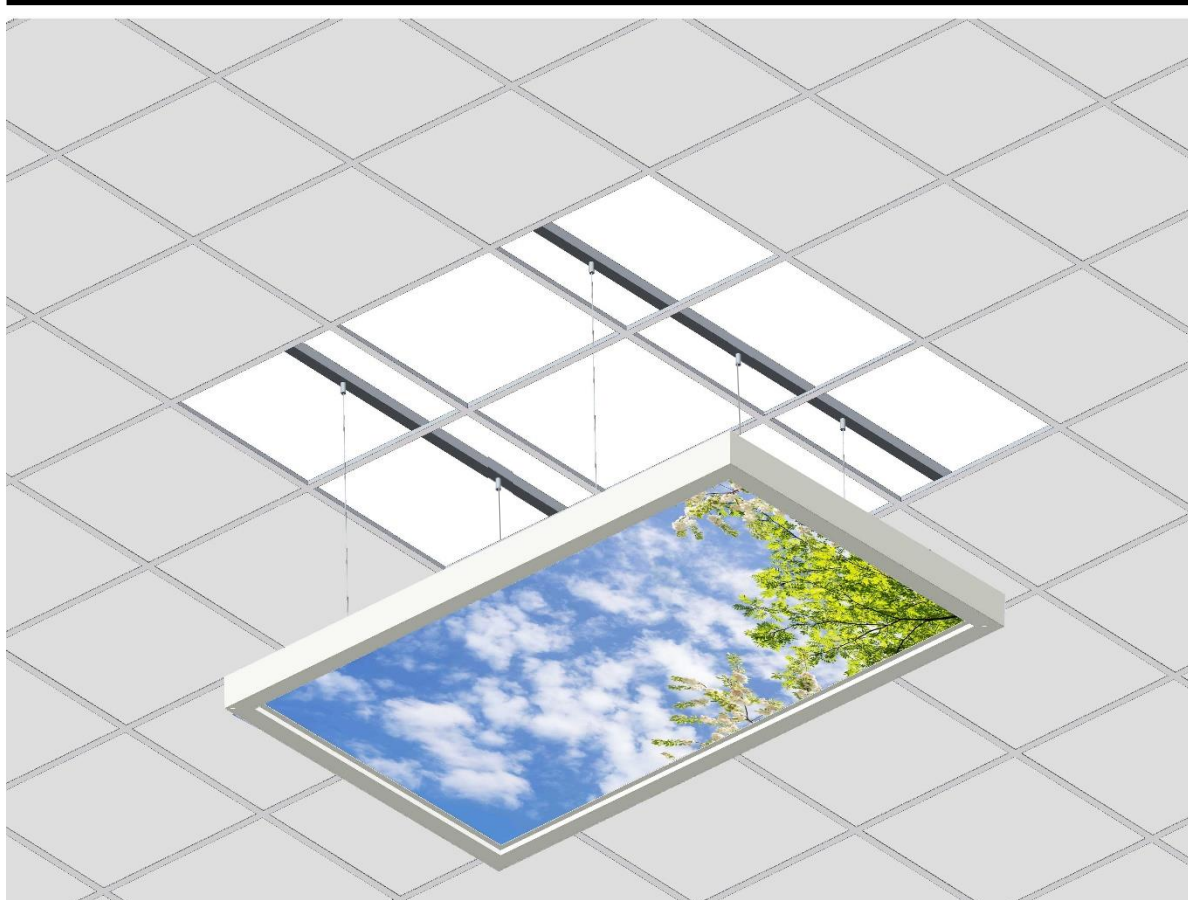

Step 1

Position of Lumlyx Care Cinema

Step 2

Gridsystem

Step 3
Remove acoustic tile

Step 4
Mount 4 extra steel tape
secure gridsystem.

Step 5
Place aluminium profile in gridsystem

Step 6
Attach wirekit on aluminium profile

Step 7
Mount Care unit to wires

Step 8
Connect wires and "plug and play"

Step 9

Push up the Care unit 15-20cm from gridsystem
Replace acustic tile

EUROPALJUS

Step 10

Connect your Smartphone, computer or Ipad
to the wireless QLED TV. Play nature vidoes via
Lumlyx Youtube chanel.