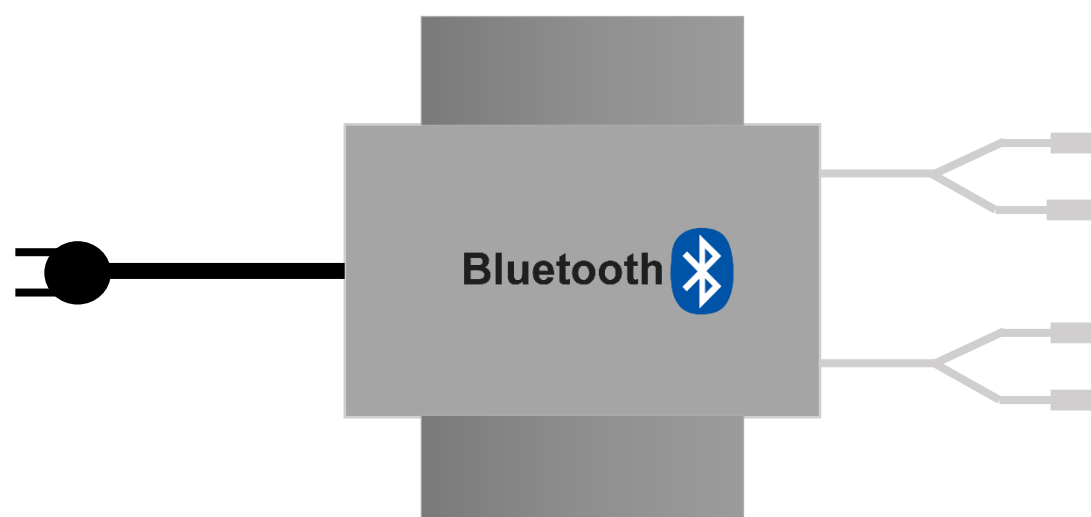

Step 1

Position of Lumlyx Care Cinema

Step 2

Gridsystem

Step 3
Remove acoustic tile

Step 4
Mount 4 extra steel tape
secure gridsystem.

Step 5
Place aluminium profile in gridsystem

Step 6
Attach wirekit on aluminium profile

Step 7
Mount Care unit to wires

Step 8
Connect wires and "plug and play"

Step 9

Push up the Care unit 15-20cm from gridsystem
Replace acustic tile

EUROPALJUS

Step 10

Connect your Smartphone, computer or Ipad
to the wireless QLED TV. Play nature vidoes via
Lumlyx Youtube chanel.