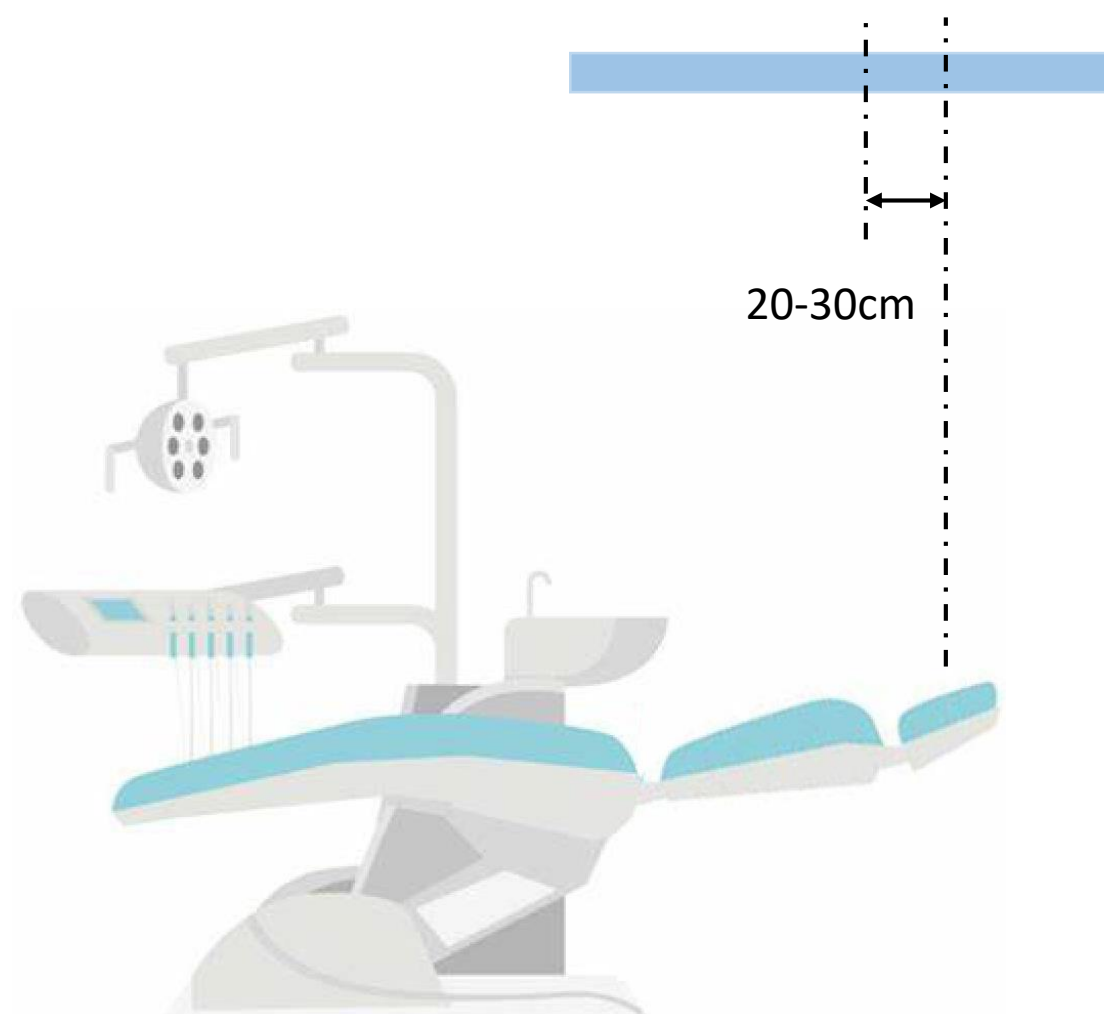

Installation instruction

Grid-system

Care Cinema

EUROPALJUS AB

Included in package

- 1 pc Lumlyx Care Cinema
- 1 pc Lumlyx Wireless Bluetooth System
- 2 pc Alu profile 180cm with wire adapter
- 4 pc Wirekit

Step 1

Position of Lumlyx Care Cinema

Step 2

Gridsystem

Step 3
Remove acoustic tile

Step 4
Mount 4 extra steel tape
secure gridsystem.

Step 5
Place aluminium profile in gridsystem

Step 6
Attach wirekit on aluminium profile

Step 7
Mount Care unit to wires

Step 8
Connect wires and "plug and play"

Step 9

Push up the Care unit 15-20cm from gridsystem
Replace acustic tile

EUROPALJUS

Step 10

Connect your Smartphone, computer or Ipad
to the wireless QLED TV. Play nature vidoes via
Lumlyx Youtube chanel.