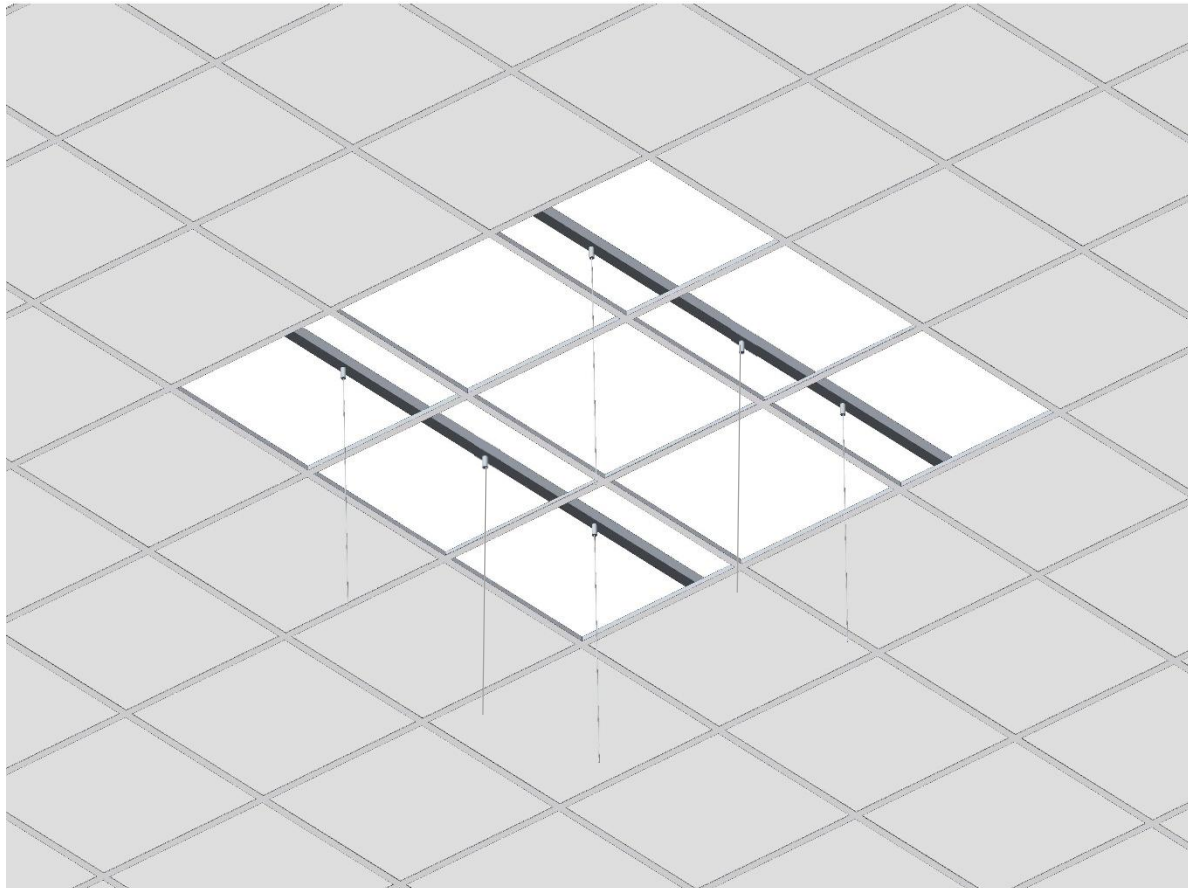

Step 1

Position of Lumlyx Care Cinema

Step 2

Gridsystem

Step 3
Remove acoustic tile

Step 4
Mount 4 extra steel tape
secure gridsystem.

Step 5
Place aluminium profile in gridsystem

Step 6
Attach wirekit on aluminium profile