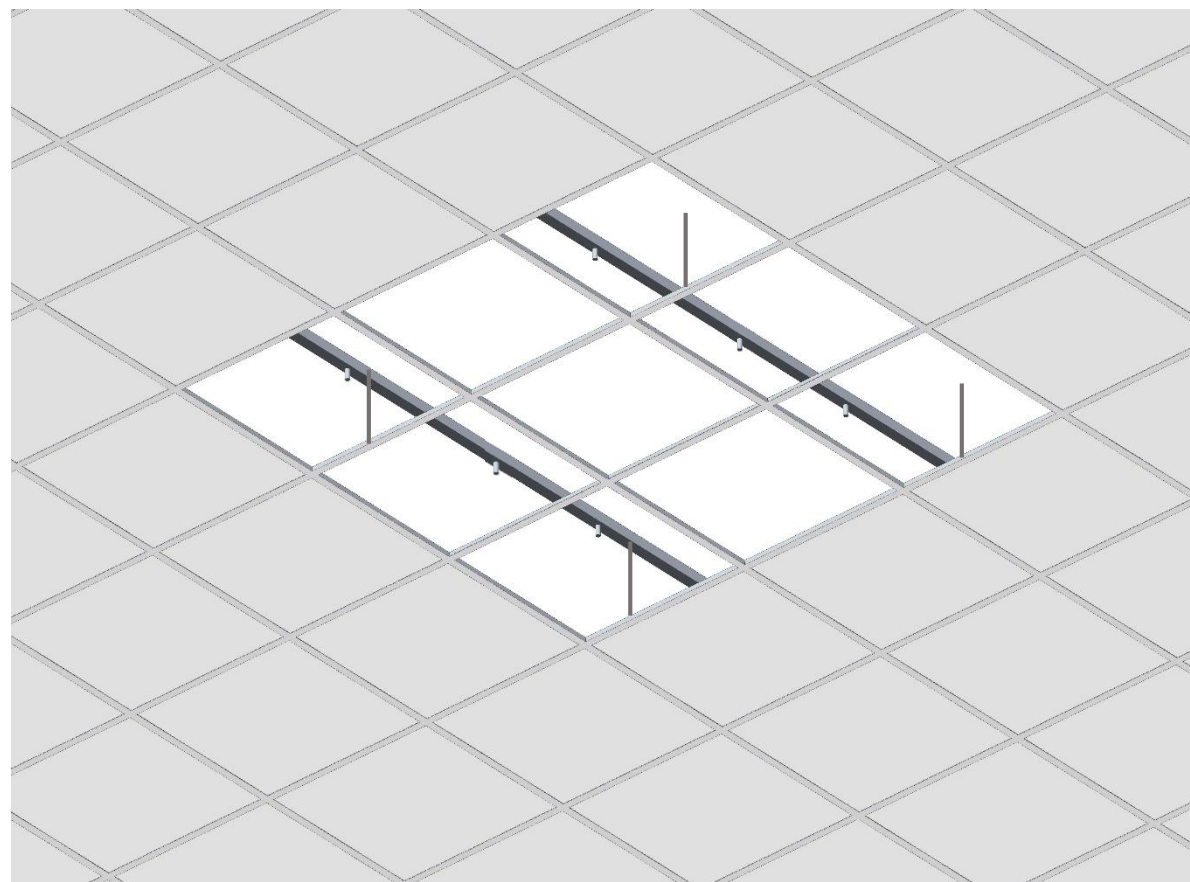

Step 1

Position of Lumlyx Care Cinema

Step 2

Gridsystem

Step 3
Remove acoustic tile

Step 4
Mount 4 extra steel tape
secure gridsystem.

Step 5
Place aluminium profile in gridsystem

Step 6
Attach wirekit on aluminium profile