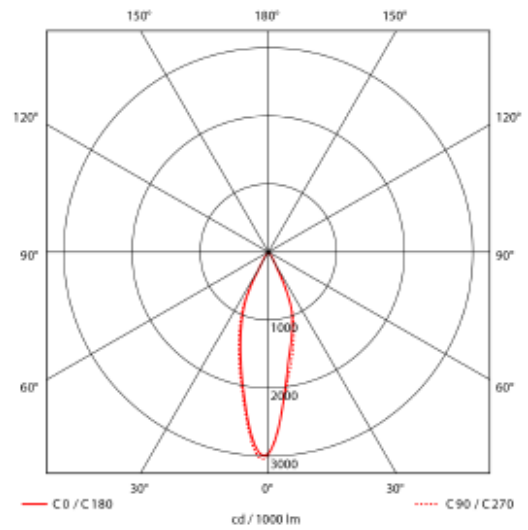

PRODUCT SHEET

Cold 3

Art. no: 1106-30-2

Cold 3

83x36mm

A++

SPECIFICATIONS

Lightsource Type:	LED (built in)
System Power [W]:	6W
CCT (Color Temperature):	3000K
CRI / Ra:	90
Lumen Output:	500lm
Lumen LED (tc=25):	700lm
Beam Angle:	30°
Lens (Diffuser):	None
Dimming:	Depending on Driver
System Voltage [V]:	230V 50Hz
Connection:	Depending on driver
Mounting:	Recessed, Ceiling
Cut-out [mm]:	83x36mm
Lifetime [h]:	L80B10: 100 000h
MacAdam (SDCM):	2
Color:	Black
Length [mm]:	90mm
Height [mm]:	52mm
Width [mm]:	44mm
Weight [kg]:	0,16kg
To be recessed in insulation:	No