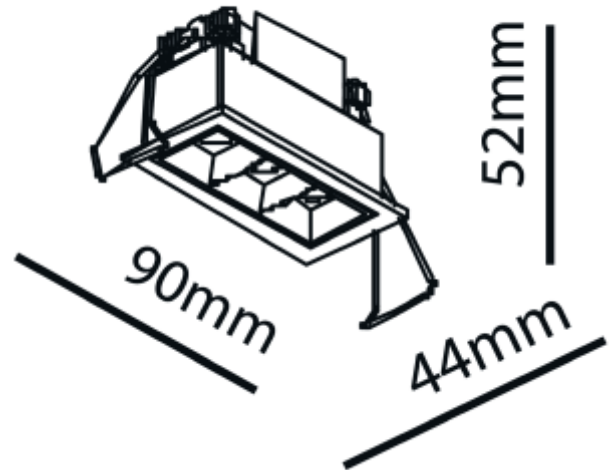

PRODUCT SHEET

Cold 3

Art. no: 1106-30-2

Cold 3

83x36mm

A++

SPECIFICATIONS

Lightsource Type:	LED (built in)
System Power [W]:	6W
CCT (Color Temperature):	3000K
CRI / Ra:	90
Lumen Output:	500lm
Lumen LED (tc=25):	700lm
Beam Angle:	30°
Lens (Diffuser):	None
Dimming:	Depending on Driver
System Voltage [V]:	230V 50Hz
Connection:	Depending on driver
Mounting:	Recessed, Ceiling
Cut-out [mm]:	83x36mm
Lifetime [h]:	L80B10: 100 000h
MacAdam (SDCM):	2
Color:	Black
Length [mm]:	90mm
Height [mm]:	52mm
Width [mm]:	44mm
Weight [kg]:	0,16kg
To be recessed in insulation:	No