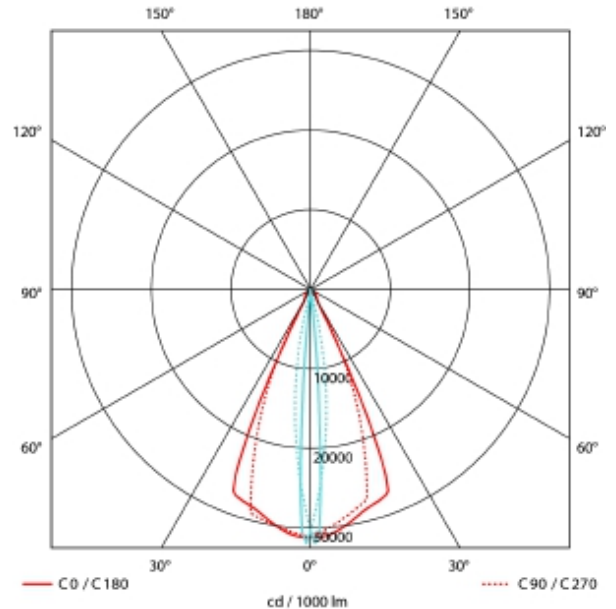

# Zoom Mini Spotlight

Zoom Mini is relatively small spotlight for use in track lighting systems. The unique zoom patent makes it possible to vary the beam angle between 5 - and 60 degrees making this model highly versatile. The Zoom Mini is available in both 2700 and 3000 Kelvin and is made from robust die-cast aluminum. Choose between on/off, phase cut and DALI dimming.

### SPECIFICATIONS

Lightsource Type:	LED (built in)
System Power [W]:	15W
CCT (Color Temperature):	2700K
CRI / Ra:	80
Lumen Output:	511-276lm
Lumen LED (tc=25):	900lm
Beam Angle:	5-60
Lens (Diffuser):	Clear
Dimming:	None
System Voltage [V]:	230V 50Hz
Connection:	Track 3-Circuit
Mounting:	Track, Ceiling
Lifetime [h]:	L80B10: 100 000h
UGR (<=):	18
Lumen/W:	34lm/W
Color:	White
Length [mm]:	261mm
Width [mm]:	60mm
Weight [kg]:	0,95kg