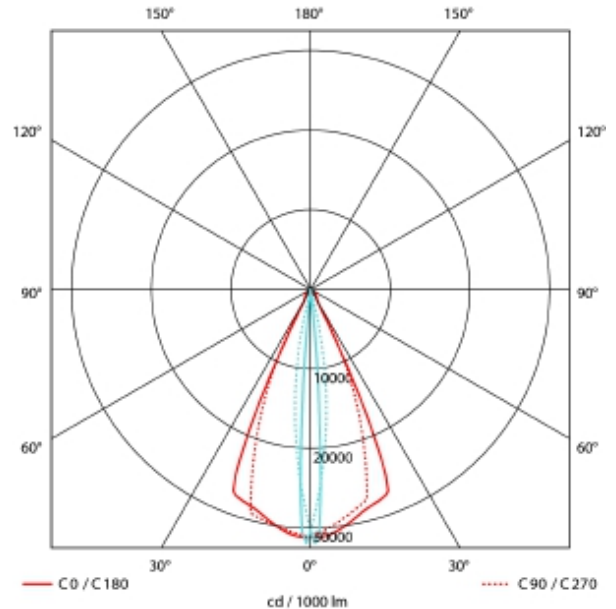

PRODUCT SHEET

Zoom Mini Spotlight

Art. no: 7064-02-560-2

Zoom Mini Spotlight

Zoom Mini is relatively small spotlight for use in track lighting systems. The unique zoom patent makes it possible to vary the beam angle between 5 - and 60 degrees making this model highly versatile. This Zoom Mini variant is available in both black and white color, 2700 and 3000 Kelvin and with phase cut dimming. The spotlight is made from robust die-cast aluminum.

A++

SPECIFICATIONS

Lightsource Type:	LED (built in)
System Power [W]:	15W
CCT (Color Temperature):	3000K
CRI / Ra:	90
Lumen LED (tc=25):	1300lm
Beam Angle:	5-60°
Lens (Diffuser):	Clear
Dimming:	Phase-Cut
System Voltage [V]:	230V 50Hz
Connection:	Track 3-Circuit
Mounting:	Track, Ceiling
Lifetime [h]:	L80B10: 100 000h
MacAdam (SDCM):	3
Color:	Black
Length [mm]:	261mm
Width [mm]:	60mm
Weight [kg]:	0,95kg