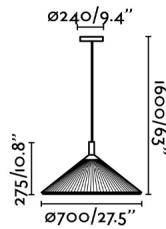

SAIGON IN 700 White pendant lamp by NAHTRANG

Ref. 20117

The indoor version of SAIGON is here! SAIGON is a pendant light designed by Nahtrang available in different colours. This luminary has an original shade made with ribbons, creating an optical illusion of compact shade. SAIGON IN is perfect for home lighting and hotel halls. Made in Europe.

General characteristics

Fixation	Ceiling
Type	II
IP	20
voltage	100V-240V
Hertz	50/60Hz
Cable length	1600 mm
Max. Power	15W

Material

Body/Structure	Steel
Diffuser	Papyrus
Screen	Textile Ribbon

Finish

Body/Structure	Matt Black
Diffuser	Beige
Screen	White