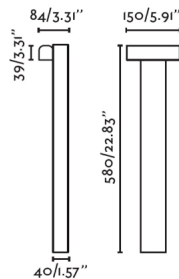

General characteristics

Fixation	Floor
Type	I
IP	65
voltage	220V-240V
Hertz	50/60Hz
Max. Power	8W
IK	06

Material

Body/Structure	Aluminium
Diffuser	Glass

Finish

Body/Structure	Black
Diffuser	Prism

Lighting characteristics

Light source included	Yes
Light source	SMD LED
Adjustable colour temperature	Yes
Colour temperature range	2700 - 3000 - 4000K
Lumens	813/870/896lm
CRI	≥80
Energy classification	E

Driver

Requires Driver	Yes
Driver included	Yes
Power factor	0.9W
Maximum driver information	200mA CC