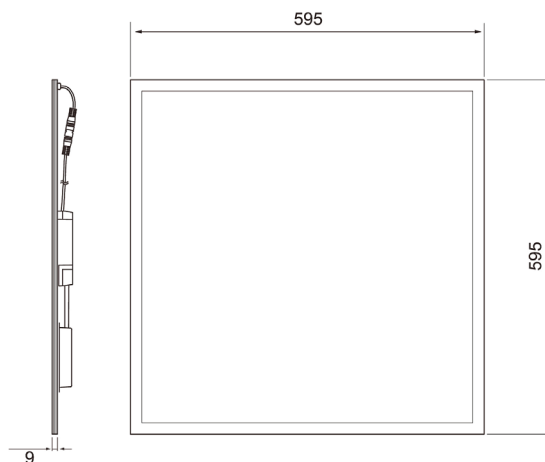

- Stomme av aluminium, ljusstyrningsplatta av akryl (ACMP).
- Vit, RAL 9016.
- Skyddsklass II.
- Montering i undertak med T-profil. Tillbehör finns för infälld montering.
- Lämplig för vidarekoppling on/off och Dali-2 max 5 x 2,5 mm², Casambi 3 x 2,5 mm². On/off och Casambi-serierna finns även med 3-meters Europlug-kabel H03VVH2-F 2 x 0,75 mm².
- Färgtemperaturer 3000 K och 4000 K. CRI > 80 / Ra > 80.
- MacAdam 3 SDCM.
- IP20.
- On/off: 19 W / 2400 lm – 37 W / 4600 lm. Ljusflöde kan justeras på armaturen.
- Dali: 12 W / 1500 lm – 40 W / 5000 lm. Ljusflöde kan justeras på armaturen.
- Casambi: 34 W / 4300 lm.
- On/off, Dali-2 med tryckknapps (230V) och Casambi (Bluetooth mesh).
- Dali-2-certifierade styrenheter rekommenderas.
- Maximalt antal armaturer som ska anslutas till en tryckknapps är 20. Längden på kabeln mellan strömbrytaren och armaturen är högst 10 meter.
- Omgivningstemperatur 0 ... 25 °C.
- Livslängd L70 100 000 h (Ta25°C).
- Livslängd L80 80 000 h (Ta25°C).
- Livslängd L90 50 000 h (Ta25°C).
- Drivdonets livslängd 100 000 h.
- Tillbehören inkluderar en monteringsram (4289994), set för montering i dold list PLK15 (4209537) och monteringsset (4146993). Armaturerna är också kompatibla med Plano ytmonteringsramar, som finns i tre färger: vit (4146973), svart (A2PLKI) och grå (A2PLKJ). Finns också tillgängliga: takmonteringsram 600 x 600 (4297811) och täckplattor 600*600 R400 (A2PLZC) och 600*600 R500 (A2PLZA). Ljusflödet från armaturen minskar med ungefär 30 % med täckplattor (R500) och med ungefär 50 % (R400).

Mångsidig Plata Pro MP

En långvarig och energieffektiv modulararmatur med ett utmärkt pris-prestandaförhållande. Ljusstyrkan kan justeras via strömkällans strömbrytare, vilket gör den till en mångsidig och flexibel lösning.