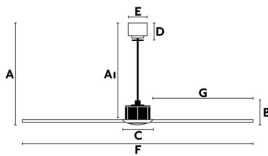

# Just Fan M Ref. 33395 CONILLAS

Mounting	Ceiling
Voltage (V)	220V-240V
Hertz	50/60Hz
Class	I
IP	20
Structure material	Steel
Blade material (fan blades)	ABS
Structure finish	Matt Black
Blade finish	Walnut
Motor type	DC
Fan power (W)	4-6-9-13-22-32
RPM	51-77-103-129-155-185
Airflow (m <sup>3</sup> /min)	145
Airflow (CFM)	5143
Number of blades	3
Reversible blades	No
Reverse function	Yes
Suitable for sloped ceilings	Yes
Maximum tilt (°)	18
Type of control included	Remote control
Rod diameter	26
Optional rod model	Just Deco Copper Fan

[Installation instructions](#)

A	AI	B	C	D	E	F	G
640/25,2"	650/24,8"	180/7,05"	Ø160/6,3"	60/2,3"	Ø130/5,1"	Ø1280/50,4"	555/21,8"

**Related accessories**

Just Fan

Reference	33390
Voltage (V)	220V-240V
Hertz	50/60Hz
IP	20
Structure material	Steel