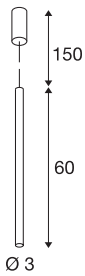

## HELIA 30

pendant, LED, 3000K, round, black, 7.5W

With the HELIA 30 you have a pendant with a purist and clear design. This luminaire is available in black, white and brushed copper. A 7.5W warm-white premium LED is integrated, this is supplied from the built-in constant current driver. The luminaire is delivered with a 1.5 m connection lead. This means the luminaire is ready for direct connection to the 230V mains supply.

## TECHNICAL DATA

Item no.:	152360
Lamps included	0
Number of different light outlets	1
Primary nominal voltage	220-240V ~50/60Hz mA/V
Secondary power / secondary voltage	500 mA/V
Length	60.0 cm
Pendant length	150.0 cm
Diameter	3.0 cm
Net weight	0.803 kg
Gross weight	1.065 kg
IP Code	IP 20
Safety class	I
Assembly	Surface
Assembly details	Ceiling
Dimming technology	Leading edge
Wattage	10 W
Lumen	500 lm
Colour temperature	3000 Kelvin
Beam angle	40 °
Color	black
CRI	>90
Binning	6