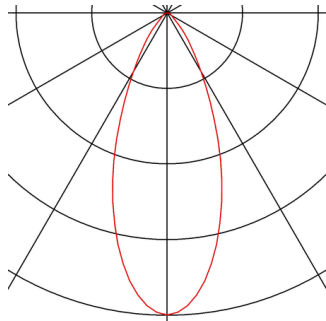

## HELIA 30

pendant, LED, 3000K, round, black, 7.5W

With the HELIA 30 you have a pendant with a purist and clear design. This luminaire is available in black, white and brushed copper. A 7.5W warm-white premium LED is integrated, this is supplied from the built-in constant current driver. The luminaire is delivered with a 1.5 m connection lead. This means the luminaire is ready for direct connection to the 230V mains supply.

## TECHNICAL DATA

Item no.:	152360
Lamps included	0
Number of different light outlets	1
Primary nominal voltage	220-240V ~50/60Hz mA/V
Secondary power / secondary voltage	500 mA/V
Length	60.0 cm
Pendant length	150.0 cm
Diameter	3.0 cm
Net weight	0.803 kg
Gross weight	1.065 kg
IP Code	IP 20
Safety class	I
Assembly	Surface
Assembly details	Ceiling
Dimming technology	Leading edge
Wattage	10 W
Lumen	500 lm
Colour temperature	3000 Kelvin
Beam angle	40 °
Color	black
CRI	>90
Binning	6