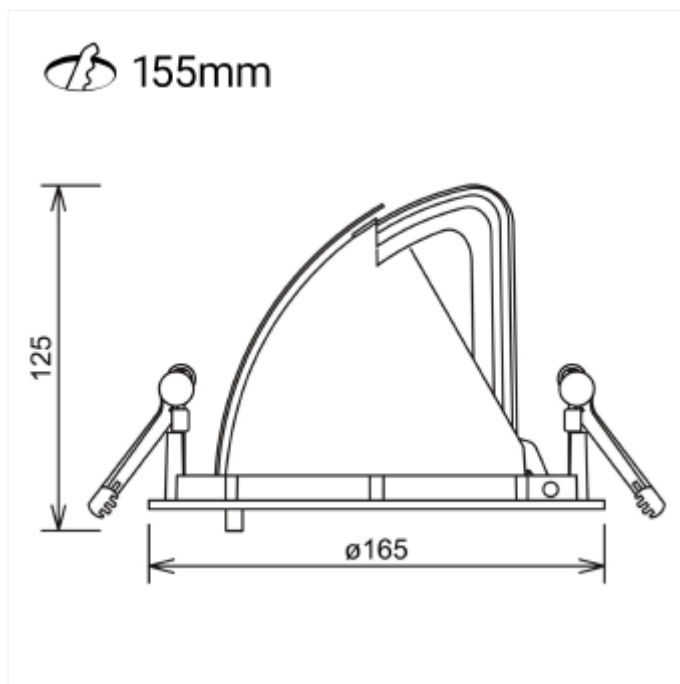

PRODUCT FAMILY SHEET

Zeta Mini

Zeta Mini

Zeta Mini is a small flexible LED downlight replacing the well-known Zebra mini, offering the same great quality and adjustment possibilities. The Zeta mini is supplied with 18i3 cable connector and can be delivered with a variety of connection options. The down light is available in three different colors.

VERSIONS

Art.No	Effect [W]	Cold Lumen [lm]	Lumen Output [lm]	CCT [K]	Beam Angle [°]	Lens Difuser	CRI [>]	Color	Light Control	Connection
1017-7-15-2	27	4050	3031	2700	15°	Clear	80	Black	None	18i3 Quick connectio
1021-7-15-3	27	2200		Fresh Food	15°	Clear	80		None	18i3 Quick connectio
1017-7-15-3	27	4050	3031	2700	15°	Clear	80	White	None	18i3 Quick connectio
1008-7-15-3	27	3600	2865	3000	15°	Clear	90	White	None	18i3 Quick connectio
1018-7-15-3	27	4200	3133	3000	15°	Clear	80	White	None	18i3 Quick connectio
1018-7-30-2	27	4200	3010	3000	30°	Clear	80	Black	None	18i3 Quick connectio
1008-7-15-2	27	3600	2865	3000	15°	Clear	90	Black	None	18i3 Quick connectio
1020-7-30-1	27	3350	2493	Arctic White	30°	Clear	95	Grey	None	18i3 Quick connectio
1018-7-30-3	27	4200	3010	3000	30°	Clear	80	White	None	18i3 Quick connectio
1020-7-30-2	27	3350	2493	Arctic White	30°	Clear	95	Black	None	18i3 Quick connectio
1020-7-15-2	27	3350	2527	Arctic White	15°	Clear	95	Black	None	18i3 Quick connectio
1020-7-30-3	27	3350	2493	Arctic White	30°	Clear	95	White	None	18i3 Quick connectio
1020-7-15-3	27	3350	2527	Arctic White	15°	Clear	95	White	None	18i3 Quick connectio
1008-30-1	28	3350		3000	30°	Clear	90	Grey	None	18i3 Quick connectio
1008-8-30-3	27	3600		3000	30°	Clear	90	White	None	18i3 Quick connectio