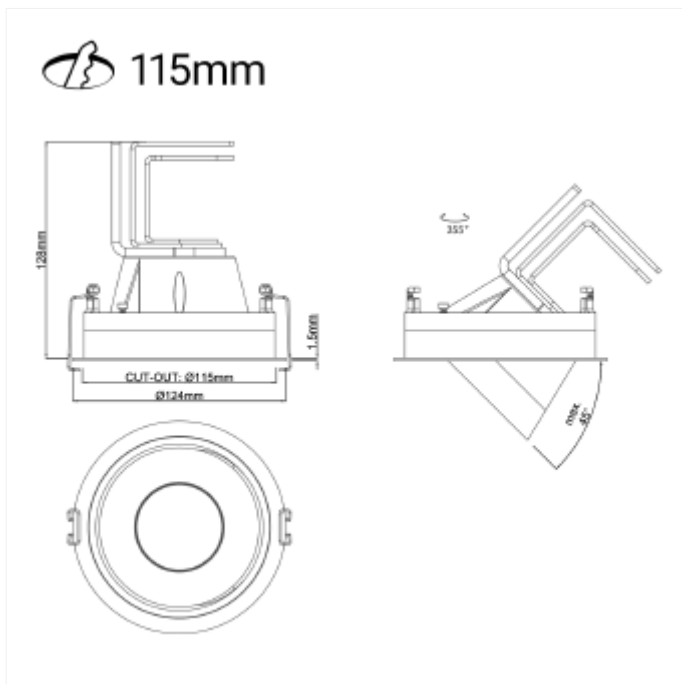

PRODUCT FAMILY SHEET

Sophia

Sophia

Sophia is an elegant and useable downlight that can rotate 355° and tilt 32°. Available with CRI90 or CRI97. Driver is not included. Please see accessories for more information about recommended driver.

VERSIONS

Art.No	Effect [W]	Cold Lumen [lm]	Lumen Output [lm]	CCT [K]	Beam Angle [°]	Lens Difuser	CRI [>]	Color	Light Control	Connection
3570-36-2	20	2100	1800	3000	36°	Clear	90	Black	nding on Dr	Depending on driver
3570-22-2	20	2100	1650	3000	22°	Clear	90	Black	nding on Dr	Depending on driver
3571-36-3	20	1900	1550	3000	36°	Clear	97	White	nding on Dr	Depending on driver