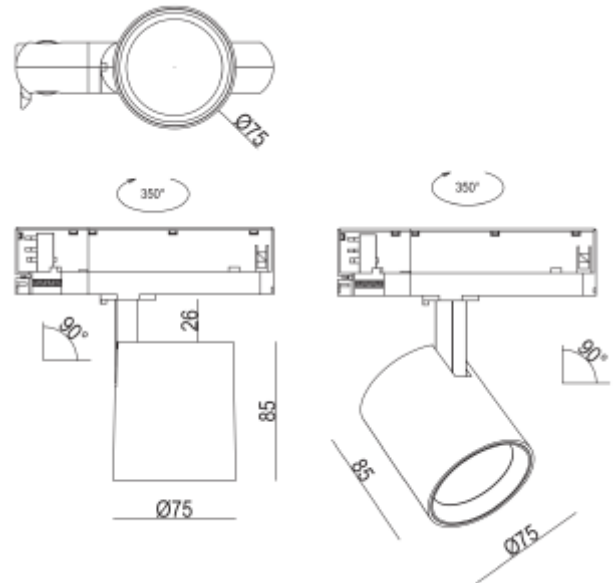

## PRODUCT SHEET

Rod Mini C

Art. no: 102531-36-3

# Rod Mini C

SPECIFICATIONS	
Lightsource Type:	LED (built in)
System Power [W]:	15W
CCT (Color Temperature):	3000K
CRI / Ra:	90
Lumen Output:	1800lm
Lumen LED (tc=25):	2189lm
Beam Angle:	36°
Lens (Diffuser):	Clear
Dimming:	None
Flickerfree:	Yes
System Voltage [V]:	230V 50Hz
Connection:	Track 3-Circuit
Mounting:	Track, Ceiling
Lifetime [h]:	L80B10: 100 000h
Lumen/W:	120lm/W
MacAdam (SDCM):	3
Color:	White
Height [mm]:	85mm
Width [mm]:	75mm
Diameter [mm]:	75mm
Weight [kg]:	0,485kg
Emergency light [h]:	No Emergency light

Rod Mini C is perfect for illuminating small areas such as walkways, stairs, or shelves to create a cozy atmosphere. With an impressive color rendering index (CRI) of over 80 and a warm color temperature of 3000K, Rod Mini C provides pleasant and atmospheric lighting with a light output of 350 lm/m and an efficiency of 80 lm/W. The product has a diameter of 75 mm, height of 85 mm, and an IP rating of IP20, making it suitable for indoor use.