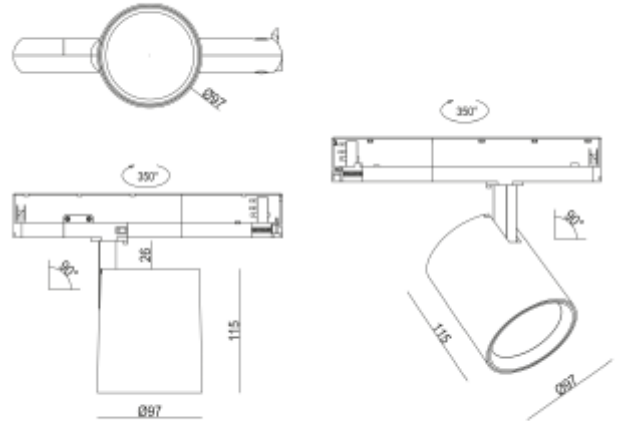

PRODUCT SHEET

Rod Maxi C

Art. no: 102320-40-3

Rod Maxi C

SPECIFICATIONS	
Lightsource Type:	LED (built in)
System Power [W]:	27W
CCT (Color Temperature):	3000K
CRI / Ra:	90
Lumen Output:	3861lm
Lumen LED (tc=25):	4800lm
Beam Angle:	40°
Lens (Diffuser):	Clear
Dimming:	None
Flickerfree:	Yes
System Voltage [V]:	230V 50Hz
Connection:	Track 3-Circuit
Mounting:	Track, Ceiling
Lifetime [h]:	L80B10: 100 000h
Lumen/W:	143lm/W
MacAdam (SDCM):	3
Color:	White
Height [mm]:	115mm
Diameter [mm]:	97mm
Weight [kg]:	0,6kg