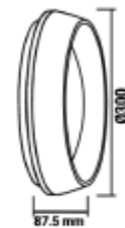

PRODUCT SHEET

Atria 2000lm 830/840/857 100° 18W Ceiling mount WH

Art. no: 3010-100-3

Atria 2000lm 830/840/857 100° 18W Ceiling mount W

SPECIFICATIONS

Lightsource Type:	LED (built in)
System Power [W]:	18W
CCT (Color Temperature):	3/4/5700
CRI / Ra:	80
Lumen Output:	1936 (4000K)lm
Lumen LED (tc=25):	2000lm
Beam Angle:	100°
Lens (Diffuser):	Opal
Dimming:	None
System Voltage [V]:	230V 50Hz
Mounting:	Surface, Ceiling, Pendant
Lifetime [h]:	L80B50: 50 000h
Lumen/W:	97lm/W
MacAdam (SDCM):	3
Color:	White
Height [mm]:	87,5mm
Width [mm]:	300mm
Weight [kg]:	1,32kg