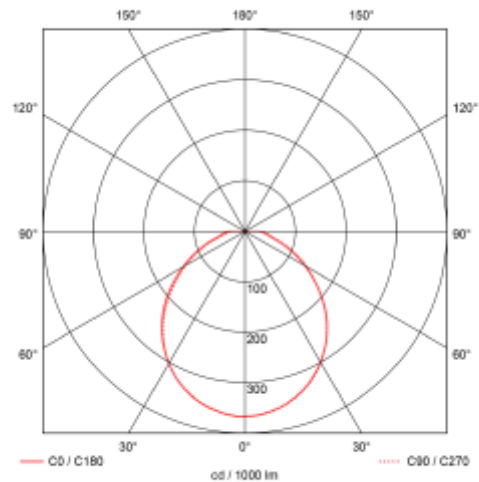

PRODUCT SHEET

Atria 2000lm 830/840/857 100° 18W Ceiling mount WH

Art. no: 3010-100-3

Atria 2000lm 830/840/857 100° 18W Ceiling mount W

SPECIFICATIONS

Lightsource Type:	LED (built in)
System Power [W]:	18W
CCT (Color Temperature):	3/4/5700
CRI / Ra:	80
Lumen Output:	1936 (4000K)lm
Lumen LED (tc=25):	2000lm
Beam Angle:	100°
Lens (Diffuser):	Opal
Dimming:	None
System Voltage [V]:	230V 50Hz
Mounting:	Surface, Ceiling, Pendant
Lifetime [h]:	L80B50: 50 000h
Lumen/W:	97lm/W
MacAdam (SDCM):	3
Color:	White
Height [mm]:	87,5mm
Width [mm]:	300mm
Weight [kg]:	1,32kg

Comes with switch option between 3000K (default), 4000K and 5700K. QuickConnect for easy installation. All data is based on 4000K.