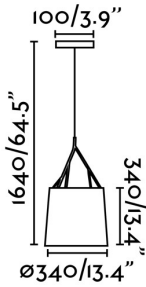

Tree Pendant Ref. 29864

ESTUDI RIBAUDI

IP20 

Mounting	Ceiling
Voltage (V)	100V-240V
Hertz	50/60Hz
Class	I
IP	20
Power (W)	15
Light source	E27 LED
Light source included	No
Number of lamp holders	1
Cable length	1300 mm
Structure material	Steel
Shade material	Textile
Structure finish	Matt Black
Shade finish	Black

 [Installation instructions](#)

Recommended bulbs

G95 LED

Reference	17464
Voltage (V)	220V-240V
Hertz	50/60Hz
Power (W)	8
Luminous Flux (lm)	800
Color temperature (K)	2700K

Related accessories

Carril

Reference	01997001
Voltage (V)	100V-240V
Hertz	50/60Hz
IP	20
Structure material	PC