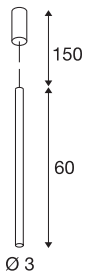

## HELIA 30

pendant, LED, 3000K, round, white, 7.5W

With the HELIA 30 you have a pendant with a purist and clear design. This luminaire is available in black, white and brushed copper. A 7.5W warm-white premium LED is integrated, this is supplied from the built-in constant current driver. The luminaire is delivered with a 1.5 m connection lead. This means the luminaire is ready for direct connection to the 230V mains supply.

## TECHNICAL DATA

Item no.:	152361
Lamps included	0
Number of different light outlets	1
Primary nominal voltage	220-240V ~50/60Hz mA/V
Secondary power / secondary voltage	500 mA/V
Length	60.0 cm
Pendant length	150.0 cm
Diameter	3.0 cm
Net weight	0.788 kg
Gross weight	1.063 kg
IP Code	IP 20
Safety class	I
Assembly	Surface
Assembly details	Ceiling
Dimming technology	Leading edge
Wattage	10 W
Lumen	550 lm
Colour temperature	3000 Kelvin
Beam angle	40 °
Color	white
CRI	>90
Binning	6