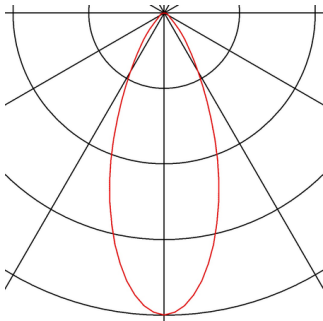

## HELIA 30

pendant, LED, 3000K, round, white, 7.5W

With the HELIA 30 you have a pendant with a purist and clear design. This luminaire is available in black, white and brushed copper. A 7.5W warm-white premium LED is integrated, this is supplied from the built-in constant current driver. The luminaire is delivered with a 1.5 m connection lead. This means the luminaire is ready for direct connection to the 230V mains supply.

## TECHNICAL DATA

Item no.:	152361
Lamps included	0
Number of different light outlets	1
Primary nominal voltage	220-240V ~50/60Hz mA/V
Secondary power / secondary voltage	500 mA/V
Length	60.0 cm
Pendant length	150.0 cm
Diameter	3.0 cm
Net weight	0.788 kg
Gross weight	1.063 kg
IP Code	IP 20
Safety class	I
Assembly	Surface
Assembly details	Ceiling
Dimming technology	Leading edge
Wattage	10 W
Lumen	550 lm
Colour temperature	3000 Kelvin
Beam angle	40 °
Color	white
CRI	>90
Binning	6