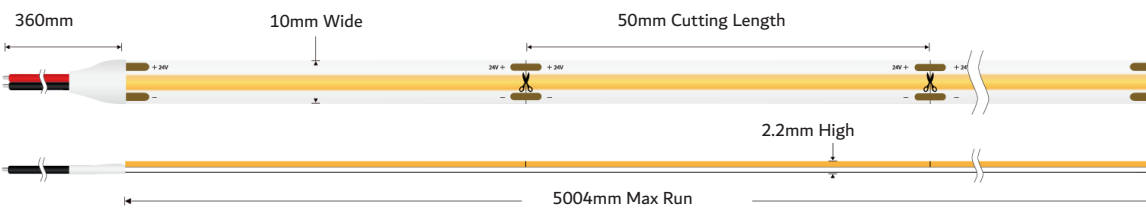

UQS-COB-12W-WW-24V

Professional Led Strip, 12 W/m

TECHNICAL DETAILS

SUPPLY VOLTAGE	24 V ± 0.5 VDC
POWER	12 W/m
CURRENT	0.5 A/m
POWER PER REEL (5M)	60 W
COLOR TEMPERATURE	3000K
BEAM ANGLE	180°
LUMINOUS FLUX PER METER	1060 lm
CRI	90
MAXIMUM LENGTH FOR ONE SIDED SUPPLY	5 m
IP PROTECTION DEGREE	IP20
WORKING TEMPERATURE	-20°C ~ 50°C
STORAGE TEMPERATURE	-30°C ~ 80°C
LED QTY (PER METER)	480 LEDs/m
WIDTH PCB	10 mm
CUT SECTION	50 mm
CONNECTION WIRE	2 x AWG20 (0.52 mm ²) stranded wire, length = 360 mm: V+: red: V:-black
DIMENSIONS (L * W * H)	5004 x 10 x 2.2 mm

PACKING 5 m /roll (bag); 50 pcs / ctn; ctn dimensions: 45 x 45 x 26.5 cm

CONNECTORS PCB Width 10 mm

UQS-COB-12W-SS

UQS-COB-12W-CS

UQS-COB-12W-WW-24V

6
kWh/1000h