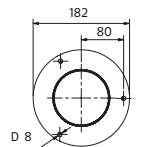

Design

Thomas Bernstrand 2021.