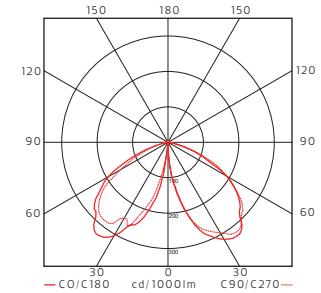

Design

Thomas Bernstrand 2021.