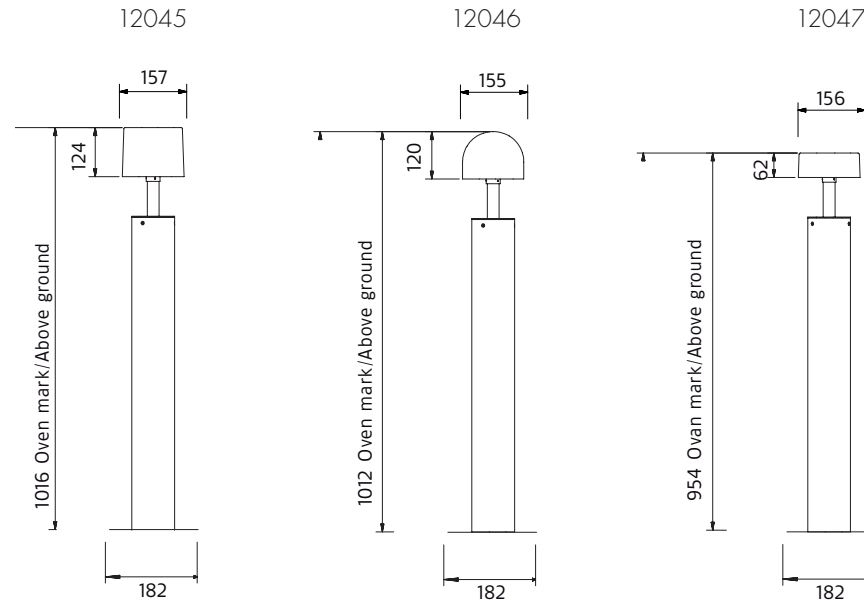

Design

Thomas Bernstrand 2021.