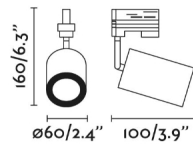

STAN Satin gold track projector
Ref. 43757

STAN is a satin gold track projector is a good option for rooms that need a light spot.

General characteristics

Fixation	Ceiling
Type	I
IP	20
voltage	100V-240V
Hertz	50/60Hz
Upwards Vertical orientation	↕ 0°
Downwards vertical orientation	↘ 90°
Horizontal orientation	↻ 350°
Max. Power	5W