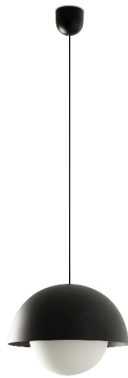

MARISOL black pendant lamp

Ref. 60013

The MARISOL pendant light has simple lines that adapt to any style of home. The upper shade covers part of the glass diffuser where the light source is located, providing a comfortable and warm light. With MARISOL in black you can illuminate a wide variety of spaces from the living room to the kitchen, dining room, hallway and many more. Its minimalist retro style adapts to different environments and adds a touch of sophistication to any space.

General characteristics

Fixation	Ceiling
Type	I
IP	20
voltage	220V-240V
Hertz	50/60Hz
Cable meters	1500mm
Max. Power	14,5W

Material

Body/Structure	Steel
Diffuser	Glass
Screen	Steel

Finish

Body/Structure	Matt Black
Diffuser	Opal
Screen	Matt Black

Lighting characteristics

Light source included	Yes
Light source	SMD LED
Temperature	2700K

LM	887lm
CRI	90
Dimmable light source	Yes
Degrees of light aperture	134
Light direction	Ambient lighting
Energy classification	F