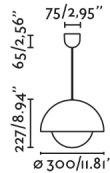

General characteristics

Fixation	Ceiling
Type	I
IP	20
voltage	220V-240V
Hertz	50/60Hz
Cable meters	1500mm
Max. Power	14,5W

Material

Body/Structure	Steel
Diffuser	Glass
Screen	Steel

Finish

Body/Structure	Matt Black
Diffuser	Opal
Screen	Matt Black