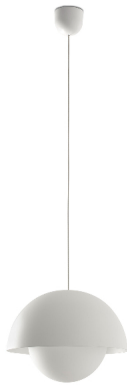

MARISOL white pendant lamp

Ref. 60012

The MARISOL pendant light has simple lines that adapt to any style of home. The upper shade covers part of the glass diffuser where the light source is located, providing a comfortable and warm light. With MARISOL in white you can illuminate a wide variety of spaces from the living room to the kitchen, dining room, hallway and many more. Its minimalist retro style adapts to different environments and adds a touch of sophistication to any space.

General characteristics

Fixation	Ceiling
Type	I
IP	20
voltage	220V-240V
Hertz	50/60Hz
Cable meters	1500mm
Max. Power	14,5W

Material

Body/Structure	Steel
Diffuser	Glass
Screen	Steel

Finish

Body/Structure	Matt White
Diffuser	Opal
Screen	Matt White

Lighting characteristics

Light source included	Yes
Light source	SMD LED
Temperature	2700K

Adjustable colour temperature	No
LM	887lm
CRI	90
Dimmable light source	Yes
Degrees of light aperture	134
Light direction	Ambient lighting
Energy classification	F