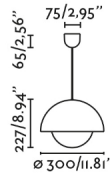

General characteristics

Fixation	Ceiling
Type	I
IP	20
voltage	220V-240V
Hertz	50/60Hz
Cable meters	1500mm
Max. Power	14,5W

Material

Body/Structure	Steel
Diffuser	Glass
Screen	Steel

Finish

Body/Structure	Matt White
Diffuser	Opal
Screen	Matt White