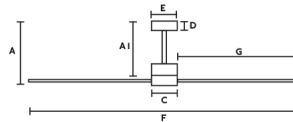

## AMELIA White fan by HÉCTOR SERRANO

Ref. 33760

AMELIA is a very different ceiling fan ideal for rooms from 17,6 to 28 m<sup>2</sup>. This white ceiling fan has been designed by Héctor Serrano with a very light style, and curvy and organic shapes, and with a small and aesthetic motor. It has 6 regulatable speeds. This fan has a reverse function, so you will also be able to use it in winter, thereby improving the efficiency of your heating system. Activated with a remote control included and suitable for sloped ceilings.

A	A1	B	C
320/12.6"	270/10.63"	100/3.94"	123/4.84"
D	E	F	G
60/2.4"	130/5.12"	ø1320/52"	635/25"