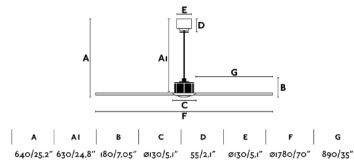

JUST FAN XL Matt black fan178cm by CONILLAS

Ref. 33432

Large version of JUST FAN. This modern ceiling fan is ideal for the ventilation of areas ranging from 28 to 39 m². Activated by remote control and in black finish with black blades. This ceiling fan with a low - consumption DC motor has 6 adjustable speeds. This fan comes with a reverse function summer - winter, so you can also use it in winter, improving the efficiency of your heating system. Airflow: 175.35 m³ min / 6190 CFM.

General characteristics

Fixation	Ceiling
Type	I
IP	20
voltage	220V-240V
Hertz	50/60Hz
Fan Power (W)	4-6-9-12-17-31
RPM	48-64-82-98-114-145
Airflow (m3/min)	175
Reverse function	Yes
Engine type	DC
No. of blades	3
Reversible blades	No
Pitched ceiling	Yes

Material

Body/Structure	Steel
Blade material	PC

Finish

Body/Structure	Matt Black
Blade finish	Black
Downrod diameter	26

Driver

Additional information

Length of the included rods	100-200-460
-----------------------------	-------------