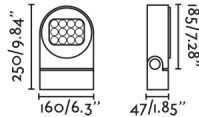

### General characteristics

Fixation	Wall, Floor, Ceiling
Type	I
IP	65
voltage	220V-240V
Hertz	50/60Hz
Upwards Vertical orientation	↻ 30°
Downwards vertical orientation	↻ 10°
Max. Power	28,5W
IK	06