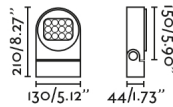

## Ref. 71770

MUUR 210 is a dark grey projector ideal for outdoor lighting. This 21 cm long projector can be used as a wall light, overhead light or to project light onto a wall. MUUR 210 consists of an incorporated goniometer and an anti - condensation valve. It offers the possibility of adding an anti - glare visor as accessory (Ref. 71770V).

### General characteristics

Fixation	Wall, Floor, Ceiling
Type	I
IP	65
voltage	220V-240V
Hertz	50/60Hz
Upwards Vertical orientation	↻ 30°
Downwards vertical orientation	↻ 10°
Max. Power	21W
IK	06