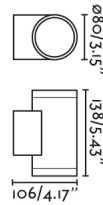

TOND 2L Dark grey wall lamp 3000K
Ref. 71918

TOND 2L is a minimalist, architectural IP54 wall light perfect for lighting columns or facades, and creating light effects. TOND 2L is bidirectional and manufactured in injection aluminium. It has a 3000K warm colour temperature.

General characteristics

Fixation	Wall
Type	I
IP	54
voltage	220V-240V
Hertz	50/60Hz
Max. Power	2x6W
IK	06

Material

Body/Structure	Aluminium
Diffuser	Glass

Finish

Diffuser	Transparent
-----------------	-------------