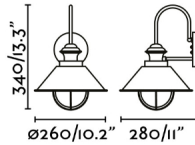

Classic outdoor wall lamp made from metal with a bubble glass diffuser. Lighting solutions designed for global markets, compatible with mains voltages: 110 - 120V and 220 - 240V.

General characteristics

Fixation	Wall
Type	I
IP	33
voltage	100V-240V
Hertz	50/60Hz
Max. Power	15W

Material

Body/Structure	Steel
Diffuser	Glass

Finish

Diffuser	Transparent

Lighting characteristics

Light source included	No
Light source	E27
Light direction	Ambient lighting
Bulb socket included	Yes

Driver

Requires Driver	No