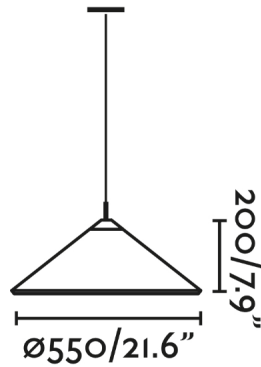

**SAIGON OUT R55 Grey/white matt pendant lamp by
NAHTRANG**

Ref. 71579-02

SAIGON is a set of designer lamps by Nahtrang for outdoor lighting. It is characterize for simplicity and pure way. This is the pendant lamp with the matt white R55 shade. Lighting solutions designed for global markets, compatible with mains voltages: 110 - 120V and 220 - 240V.

General characteristics

| | |
|---------------------|-----------|
| Fixation | Ceiling |
| Type | II |
| IP | 44 |
| voltage | 100V-240V |
| Hertz | 50/60Hz |
| Cable meters | 1200mm |
| Max. Power | 15W |