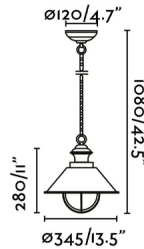

General characteristics

Fixation	Ceiling
Type	I
IP	33
voltage	100V-240V
Hertz	50/60Hz
Cable meters	1000mm
Tensioner included	Yes
Max. Power	15W

Material

Body/Structure	Steel
Diffuser	Glass

Finish

Body/Structure	Rust Brown
Diffuser	Transparent

Lighting characteristics

Light source included	No
Light source	E27
Light direction	Ambient lighting
Bulb socket included	Yes