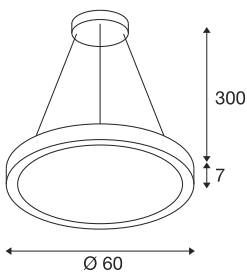

## MEDO® RING 60

pendant light, pendant length 300cm, 3000/4000K, 110°, DALI, touch, black

The best MEDO® of all time is now also available as a pendant light in an elegant design: the MEDO® RING impresses with a longer service life and better energy efficiency of over 120 lm/W. It is available in two sizes and two colours, and can be controlled via trailing edge or DALI. The CCT switch (3000K/4000K) allows the light temperature to be selected as desired.

## TECHNICAL DATA

Item no.	1008589
IP Code	IP20
Assembly	Surface
Dimmable	Yes
Dimming technology	DALI, Touch
Number of through-wires	22
Primary nominal voltage	220-240V ~50/60 Hz
Secondary power / voltage	700 mA
Safety class	I
Wattage	26 W
Minimum ambient temperature	-25 °C
Maximum ambient temperature	45 °C
Number of luminaires at LS B16A	22
Number of luminaires at LS C16A	36
Level of inrush current	28 A
Duration of inrush current	165 µs
Temperature at glass (light emission)	29 °C
Lumen	3750/4000 lm
Colour temperature	3000/4000 Kelvin
Color	black
CRI	90
UGR ≤	25

<b>Service life</b>	50000 h
<b>Height</b>	7 cm
<b>Diameter</b>	60 cm
<b>Pendant length</b>	300 cm
<b>Net weight</b>	3.85 kg
<b>Gross weight</b>	5.7 kg