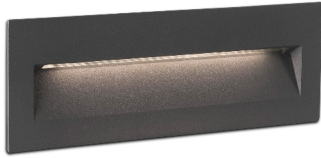

NAT Dark grey recessed lamp

Ref. 70638

LED recessed lamp for garden and terrace lighting, built in die cast aluminium. The light source is SMD LED 8W 3000K. This wall LED recessed lamp is ideal for outdoor signal lighting. This luminaire features IP65 that gives high protection against rain and solids.

General characteristics

Fixation	Wall
Type	I
IP	65
voltage	220V-240V
Hertz	50/60Hz
Flush box	Yes
Flush box dimensions	215x65x70mm
Max. Power	8W
IK	06
Cutting size	215x65mm

Material

Body/Structure	Aluminium
Diffuser	PC

Finish

Body/Structure	Dark Grey
Diffuser	Transparent

Lighting characteristics

Light source included	Yes
Light source	SMD LED
Temperature	3000K

MacAdam Steps	5 SDCM
LM	330lm
CRI	>80
LED lifetime	LM80
Flow symmetry	ASIMETRICO
Degrees of light aperture	120
Energy classification	F