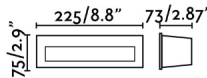

General characteristics

Fixation	Wall
Type	I
IP	65
voltage	220V-240V
Hertz	50/60Hz
Flush box	Yes
Flush box dimensions	215x65x70mm
Max. Power	8W
IK	06
Cutting size	215x65mm

Material

Body/Structure	Aluminium
Diffuser	PC