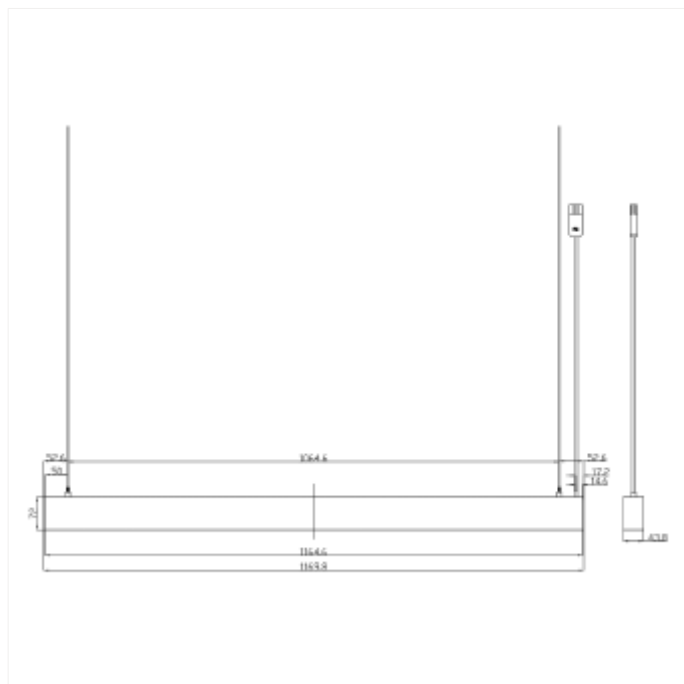

PRODUCT FAMILY SHEET

Benu Office DALI

Benu Office DALI

Benu is a linear LED luminaire with up- and down light for pending down in indoor areas. UGR19 and DALI2. 18i5 connection, 1500mm transparent wire and T-profile bracket are included.

VERSIONS

Art.No	Effect [W]	Cold Lumen [lm]	Lumen Output [lm]	CCT [K]	Beam Angle [°]	Lens Difuser	CRI [>]	Color	Light Control	Connection
3730-110-2-ddd	50	7200	6520	3000	110° /75°	Prismatic	80	Black	DALI2	18i5 Quick connectio
3730-110-3-ddd	50	7200	6520	3000	110° /75°	Prismatic	80	White	DALI2	18i5 Quick connectio
3733-110-2-ddd	50	7000		4000	110° /75°	Prismatic	90	Black	DALI2	18i5 Quick connectio
3733-110-3-ddd	50	7000		4000	110° /75°	Prismatic	90	White	DALI2	18i5 Quick connectio