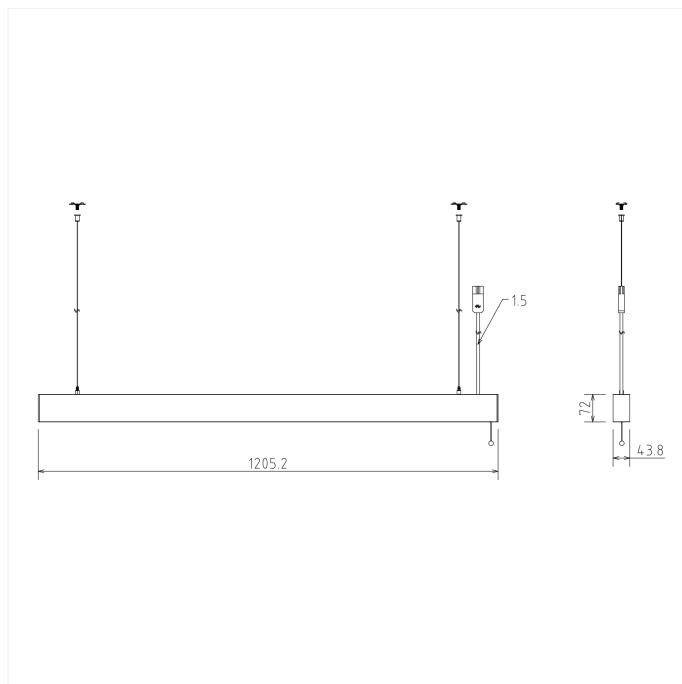

# Benu Office Pullswitch

Benu is a linear LED luminaire with up- and down light for pending down in indoor areas. UGR19 and dimmable by pulling the rope. 18i3 connection, 1500mm transparent wire and t-profile bracket are included.

## VERSIONS

Art.No	Effect [W]	Cold Lumen [lm]	Lumen Output [lm]	CCT [K]	Beam Angle [°]	Lens Difuser	CRI [>]	Color	Light Control	Connection
3730-110-2	50	7200	6520	3000	110° /75°	Micropris.	80	Black	Pull Dim	18i3 Quick connectio
3730-110-3	50	7200	6520	3000	110° /75°	Micropris.	80	White	Pull Dim	18i3 Quick connectio
3731-110-3	50	7700	7097		110° /75°	Micropris.		Black	Pull Dim	18i3 Quick connectio
3733-110-3	50	7000		4000	110° /75°	Micropris.	90	White	Pull Dim	18i3 Quick connectio
3733-110-2	50	7000		4000	110° /75°	Micropris.	90	Black	Pull Dim	18i3 Quick connectio