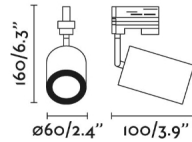

General characteristics

Fixation	Ceiling
Type	I
IP	20
voltage	100V-240V
Hertz	50/60Hz
Upwards Vertical orientation	↕ 0°
Downwards vertical orientation	↘ 90°
Horizontal orientation	↻ 350°
Max. Power	5W

Material