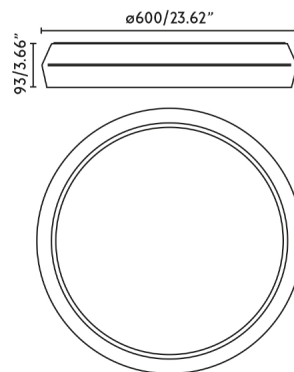

### General characteristics

Fixation	Ceiling, Wall
Type	II
IP	20
voltage	220V-240V
Hertz	50/60Hz
Max. Power	40W