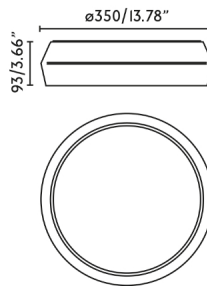

SHOKU 350 Grey/white wall/ceiling lamp by ERNEST PERERA STUDIO

Ref. 64280

SHOKU is a family of indoor light fixtures minimalist and architectural in nature, designed by Ernest Perera Studio. The light source of this grey and white wall/ceiling light for general lighting is recessed, providing greater visual comfort. SHOKU 350 lights up internally, generating a very unique light effect. Its different sizes and colours allow different combinations to be created.

General characteristics

Fixation	Ceiling, Wall
Type	II
IP	20
voltage	220V-240V
Hertz	50/60Hz
Max. Power	24W

Material

Body/Structure	Aluminium
Diffuser	PMMA

Finish

Body/Structure	Light Grey+White
Diffuser	Opal White