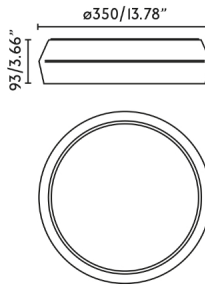

SHOKU 350 Black/black wall/ceiling lamp by ERNEST PERERA STUDIO

Ref. 64279

SHOKU is a family of indoor light fixtures minimalist and architectural in nature, designed by Ernest Perera Studio. The light source of this black wall/ceiling lamp for general lighting is recessed, offering greater visual comfort. SHOKU 350 lights up internally, generating a very unique light effect. Its different sizes and colours allow different combinations to be created.

General characteristics

Fixation	Ceiling, Wall
Type	II
IP	20
voltage	220V-240V
Hertz	50/60Hz
Max. Power	24W

Material

Body/Structure	Aluminium
Diffuser	PMMA

Finish

Body/Structure	Black+Black
Diffuser	Opal White