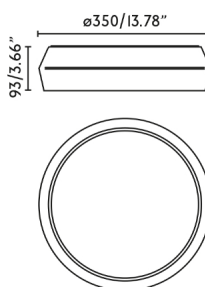

## General characteristics

Fixation	Ceiling, Wall
Type	II
IP	20
voltage	220V-240V
Hertz	50/60Hz
Max. Power	24W