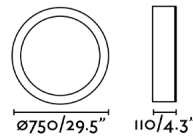

MEGA is a ceiling lamp with LED technology. This classic style ceiling fan light up uniformly and it's perfect for indoor lighting. The light source is LED 50W 2700K (included) and it is dimmable.

General characteristics

Fixation	Ceiling
Type	I
IP	20
voltage	220V-240V
Hertz	50/60Hz
Max. Power	52W

Material

Body/Structure	Aluminium
Diffuser	PMMA

Finish

Diffuser	Opal

Lighting characteristics

Light source included	Yes
Light source	SMD LED
Temperature	2700K
LM	3600lm
CRI	>80
Dimmable light source	Yes
Light direction	Ambient lighting
Energy classification	E

Driver

Requires Driver	Yes
Driver included	Yes
Driver regulation included	TRIAC C